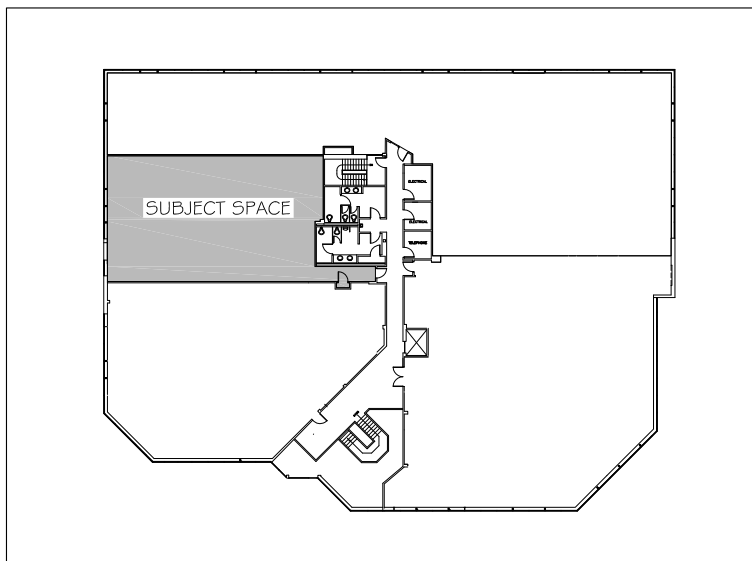

AREA MAP

220 Norwood Park South  
Suite 204 - 3,088 rsf

Other options may be  
available. Please contact us  
with your space requirements