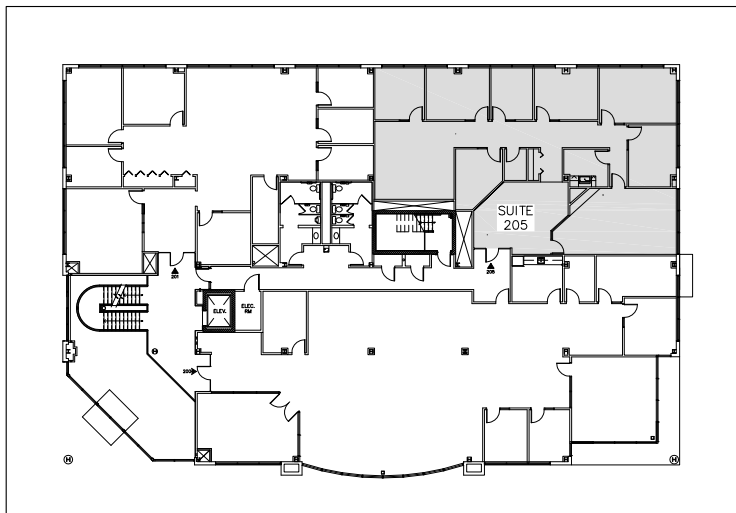

Ledgewood Place

100 -300 Ledgewood Place, Rockland, Mass

FP Giglio *Properties*

781.982.1144 x1
781.982.1191 (fax)

Mailing Address:
POB 850330
Braintree, Ma 02185-0330
www.fpgiglio.com

AREA MAP

300 Ledgewood Place
Suite 205 - 3,378 rsf