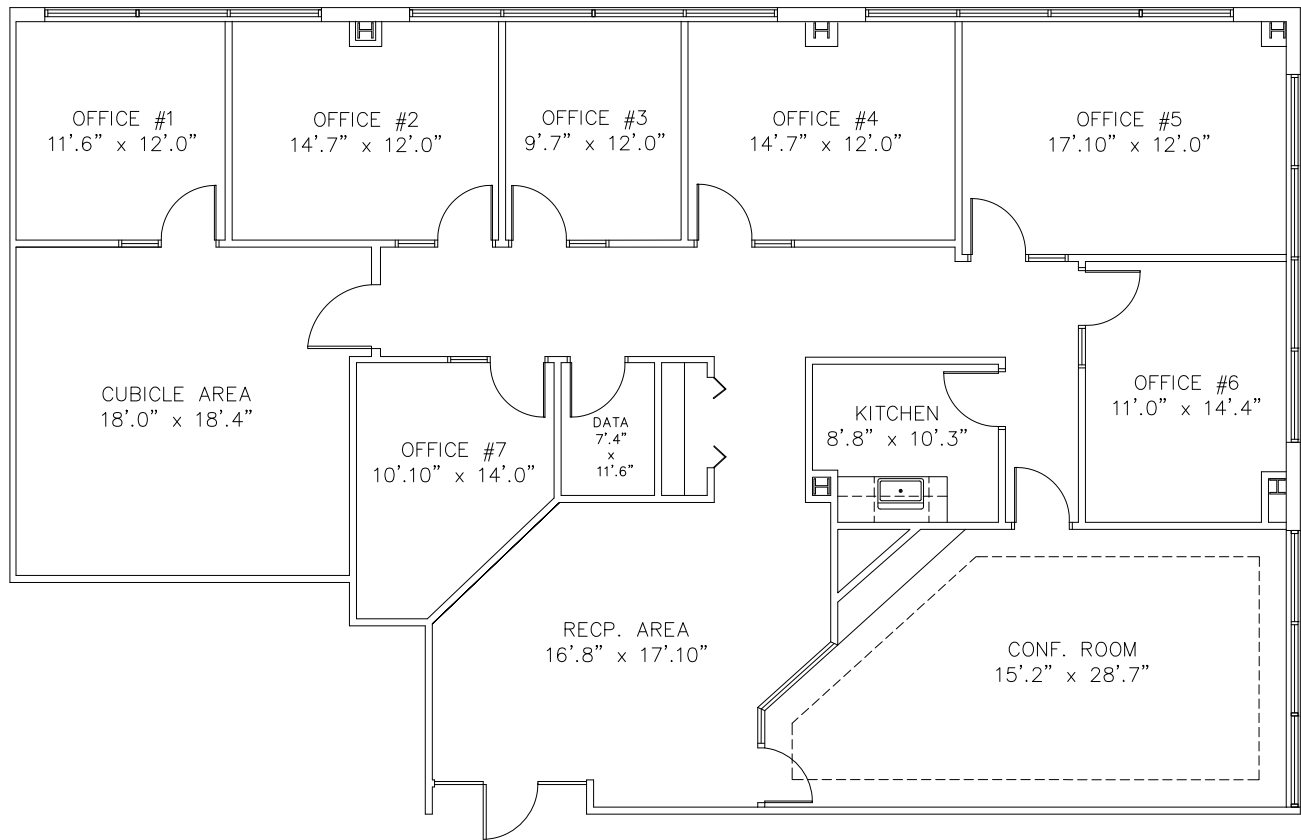

Ledgewood Place

100 -300 Ledgewood Place, Rockland, Mass

FP Giglio *Properties*

781.982.1144 x1
781.982.1191 (fax)

Mailing Address:
POB 850330
Braintree, Ma 02185-0330
www.fpgiglio.com

AREA MAP

300 Ledgewood Place
Suite 205 - 3,378 rsf