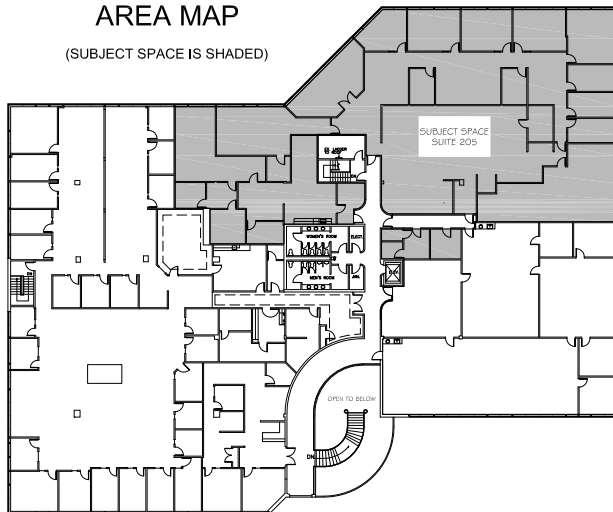

(SUBJECT SPACE IS SHADED)

315 Norwood Park South
Suite 205 - 12,388 rsf
Lab Space - Can subdivide

Other options may be
available. Please contact us
with your space requirements