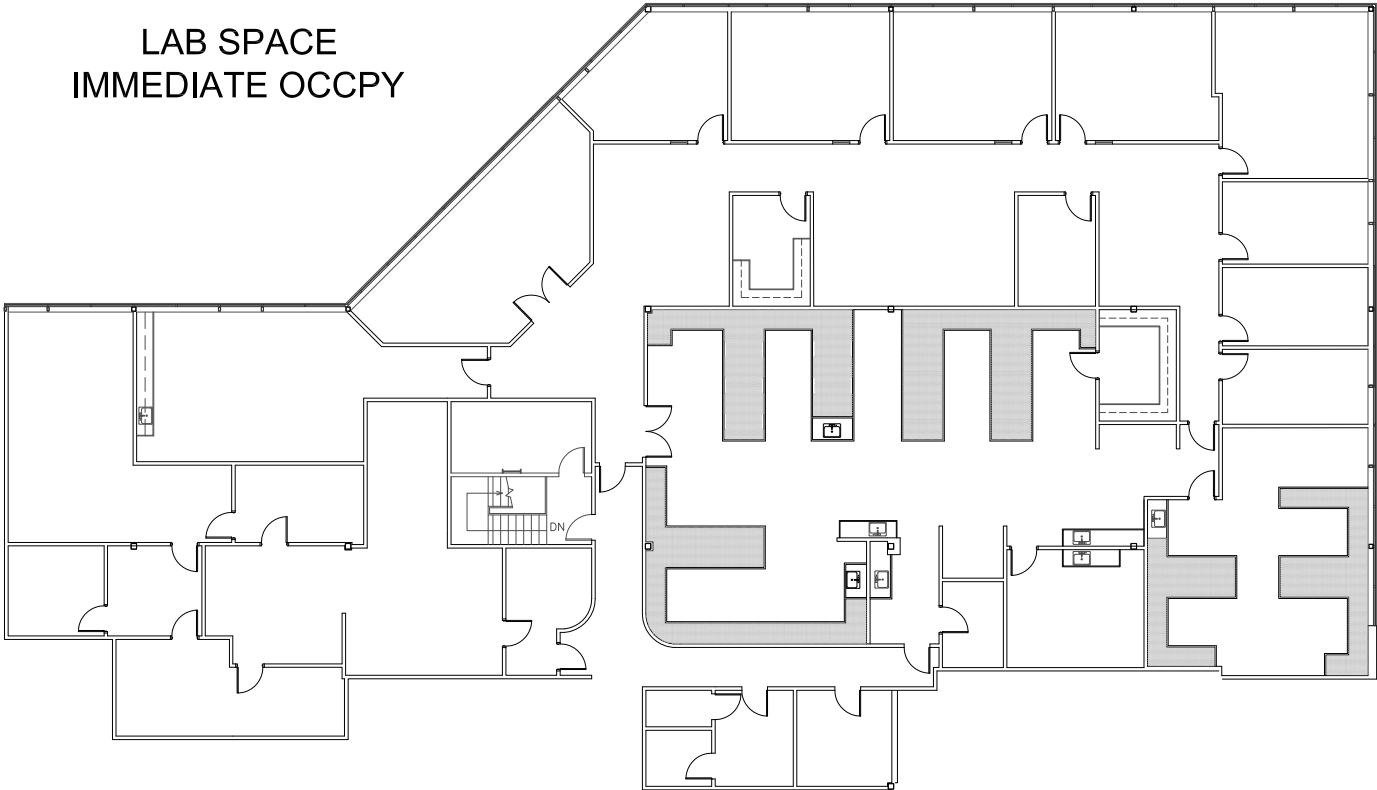

Norwood Park South

315 Norwood Park South, Norwood, Mass.
(off Rte. 1)

www.fpgiglio.com

781.982.1144 x1
781.982.1191 (fax)

Mailing Address:
POB 850330
Braintree, Ma 02185-0330

LAB SPACE
IMMEDIATE OCCUPY