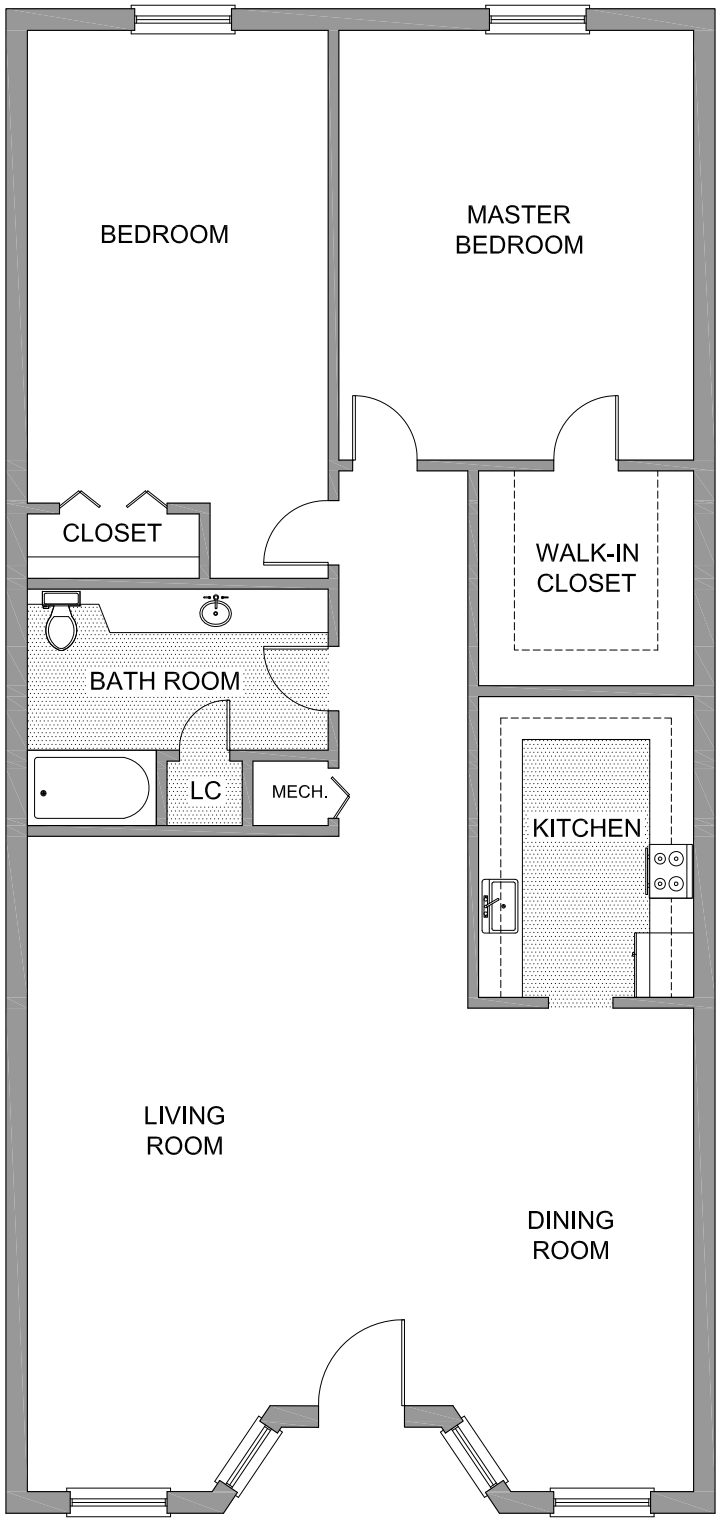

THE ATRIUM BUILDING

250 VFW DRIVE, ROCKLAND, MASS.

781.982.1144 x3
781.982.1191 (fax)

Mailing Address:
POB 850330
Braintree, Ma 02185-0330

www.fpgiglio.com

TYPICAL TWO BEDROOM
FLOOR PLAN