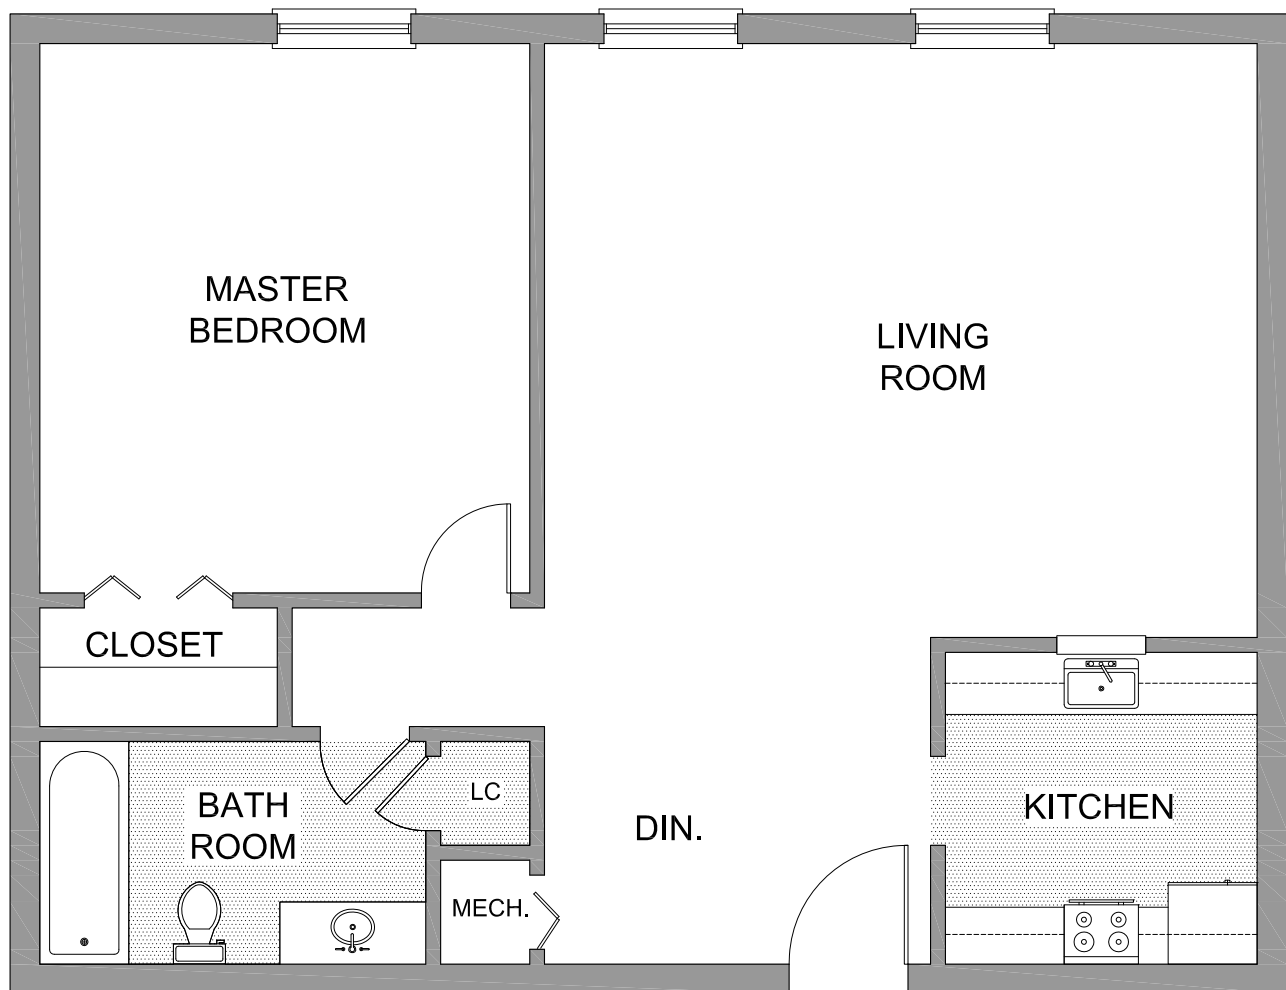

THE ATRIUM BUILDING

250 VFW DRIVE, ROCKLAND, MASS.

781.982.1144 x3
781.982.1191 (fax)

Mailing Address:
POB 850330
Braintree, Ma 02185-0330

www.fpgiglio.com

**TYPICAL ONE BEDROOM
FLOOR PLAN**