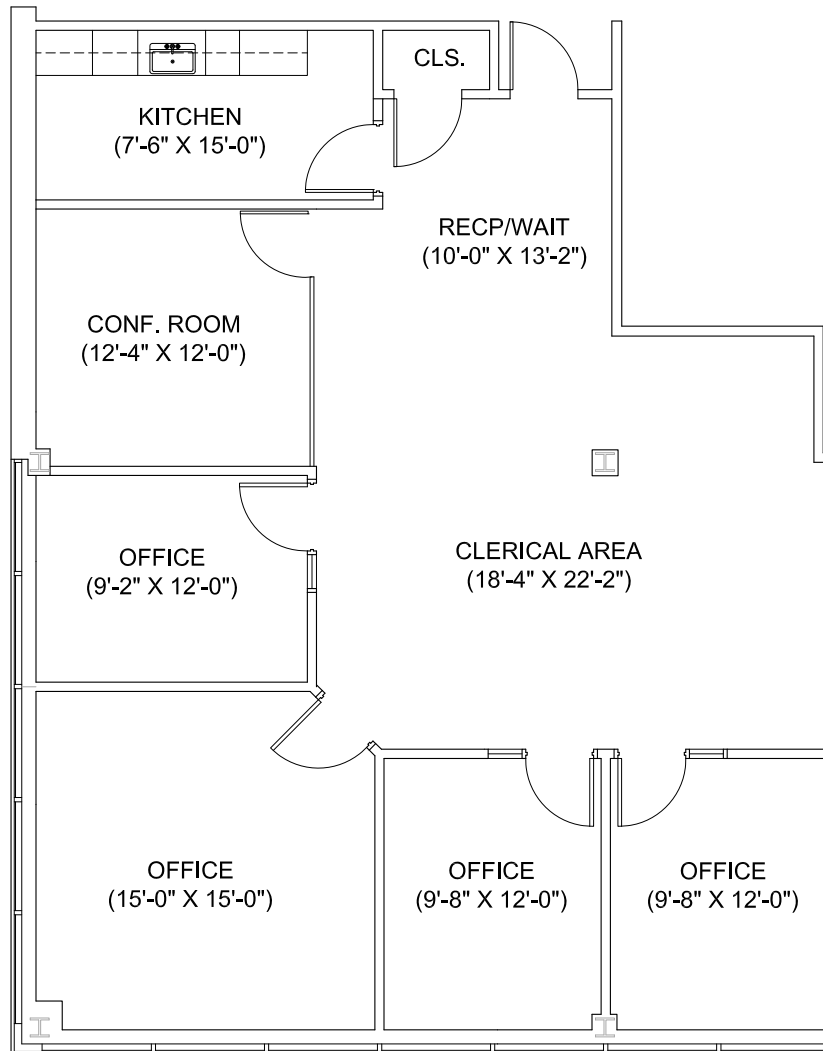

AREA MAP

25 Recreation Park Drive  
Suite 108 - 1,724 rsf

Other options may be available. Please contact us with your space requirements