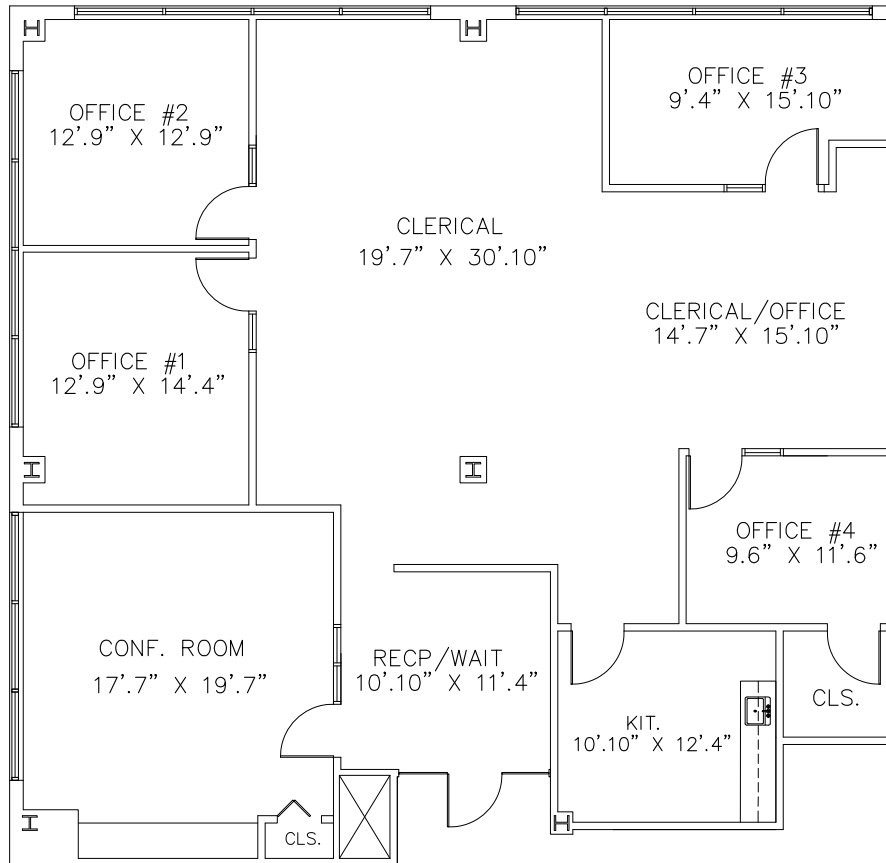

Ledgewood Place

100 -300 Ledgewood Place, Rockland, Mass

FP Giglio *Properties*

781.982.1144 x1
781.982.1191 (fax)

Mailing Address:
POB 850330
Braintree, Ma 02185-0330
www.fpgiglio.com