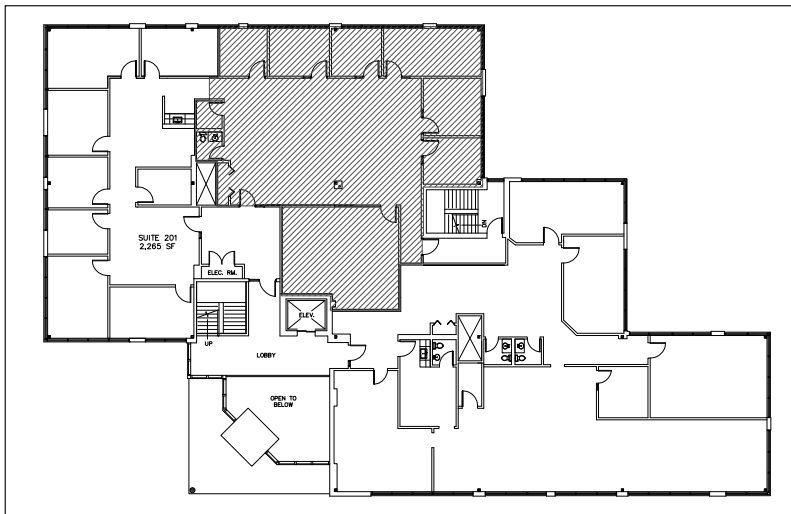

# Ledgewood Place

100 -300 Ledgewood Place, Rockland, Mass

**FP Giglio** *Properties*

781.982.1144 x1  
781.982.1191 (fax)

Mailing Address:  
POB 850330  
Braintree, Ma 02185-0330  
[www.fpgiglio.com](http://www.fpgiglio.com)

AREA MAP  
(Subject Space is Shaded)

200 Ledgewood Place  
Suite 203 - 2,765 RSF

Other options may be available. Please contact us with your space requirements