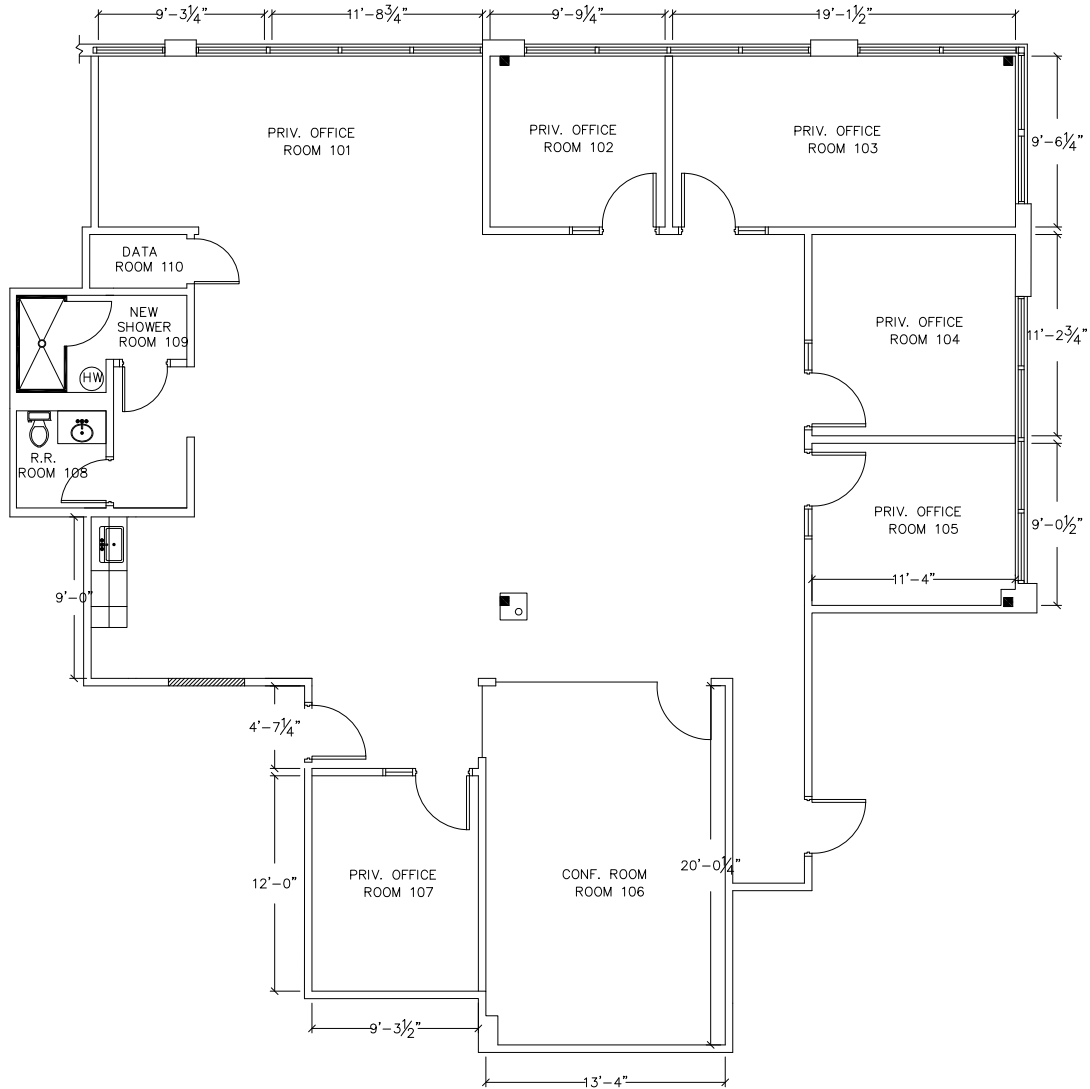

# Ledgewood Place

100 -300 Ledgewood Place, Rockland, Mass

**FP Giglio** *Properties*

781.982.1144 x1  
781.982.1191 (fax)

Mailing Address:  
POB 850330  
Braintree, Ma 02185-0330  
[www.fpgiglio.com](http://www.fpgiglio.com)

AREA MAP  
(Subject Space is Shaded)

200 Ledgewood Place  
Suite 203 - 2,765 RSF

Other options may be available. Please contact us with your space requirements