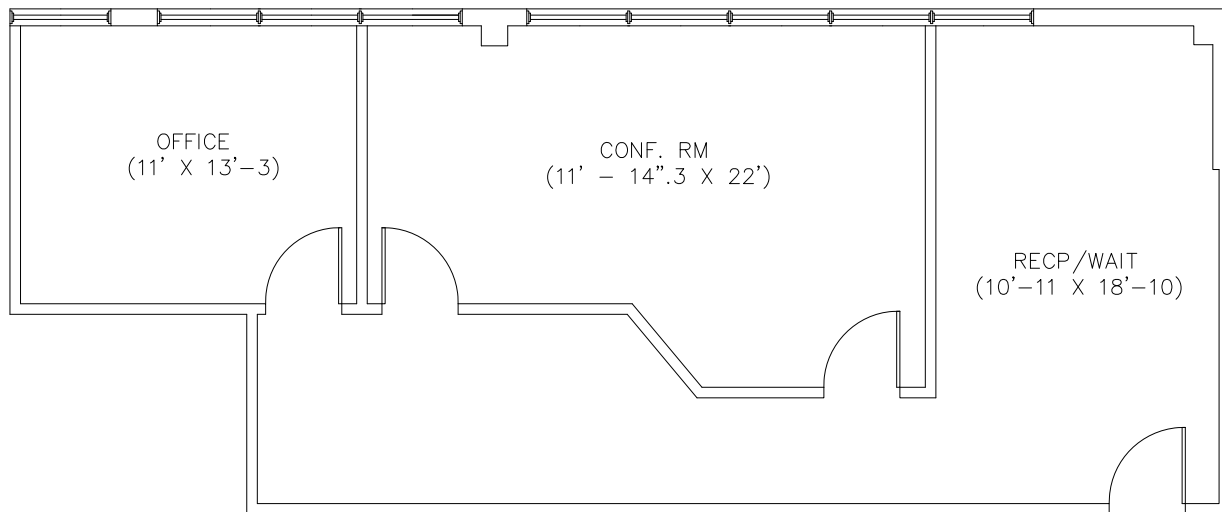

# Ledgewood Place

100 -300 Ledgewood Place, Rockland, Mass

**FP Giglio** *Properties*

781.982.1144 x1  
781.982.1191 (fax)

Mailing Address:  
POB 850330  
Braintree, Ma 02185-0330  
www.fpgiglio.com

**AREA MAP**  
(Subject Space is Shaded)

100 Ledgewood Place  
Suite 204 - 1,016 RSF

Other options may be  
available. Please contact us  
with your space requirements