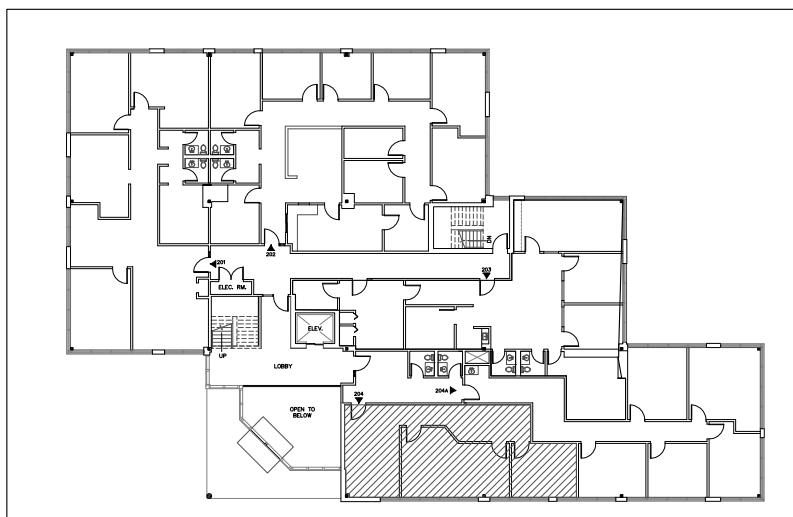

# Ledgewood Place

100 -300 Ledgewood Place, Rockland, Mass

**FP Giglio** *Properties*

781.982.1144 x1  
781.982.1191 (fax)

Mailing Address:  
POB 850330  
Braintree, Ma 02185-0330  
www.fpgiglio.com

**AREA MAP**  
(Subject Space is Shaded)

100 Ledgewood Place  
Suite 204 - 1,016 RSF

Other options may be  
available. Please contact us  
with your space requirements